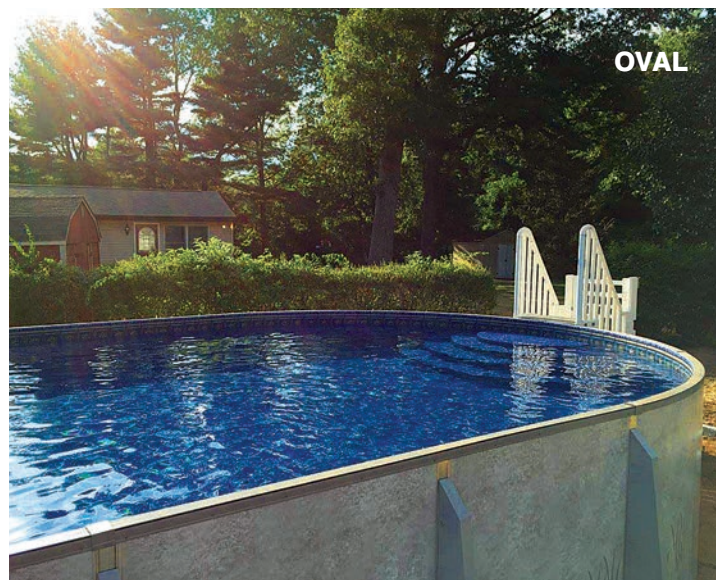

RECTANGLE

ROUND

EMERALD

OVAL

FREEFORM

(Patent No. 10,344,490)

**If you think all aboveground pools are created equal – THINK AGAIN!**

Radiant Metric Series Pools offer shapes and sizes to fit any backyard. Shapes include Round, Oval, the patented Freeform, Rectangle and our newly added Emerald. The Rectangle and Emerald both feature the patented **Universal Coping System** that is adaptable for a variety of aboveground and inground finishing options. The Universal Coping System also includes an inside double track for easy installation of your liner and the Radiant Custom Deluxe Winter Cover.