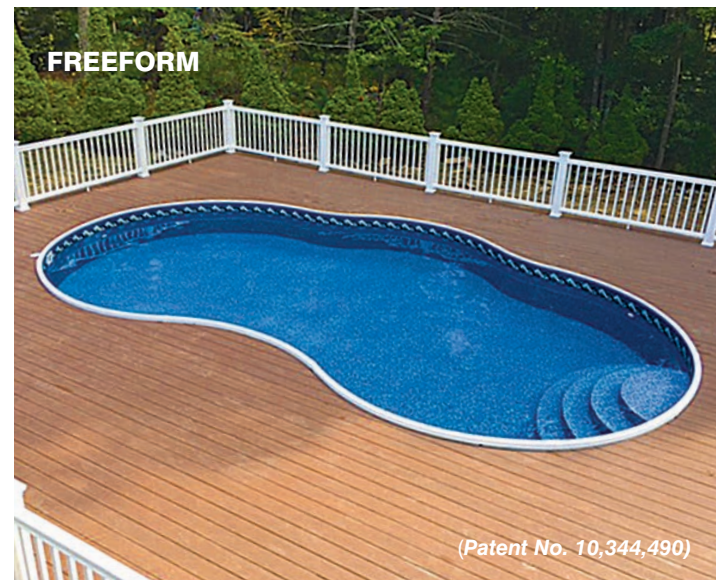

RECTANGLE

ROUND

EMERALD

OVAL

FREEFORM

(Patent No. 10,344,490)

**If you think all aboveground pools are created equal – THINK AGAIN!**

Radiant Metric Series Pools offer shapes and sizes to fit any backyard. Shapes include Round, Oval, the patented Freeform, Rectangle and our newly added Emerald. The Rectangle and Emerald both feature the patented **Universal Coping System** that is adaptable for a variety of aboveground and inground finishing options. The Universal Coping System also includes an inside double track for easy installation of your liner and the Radiant Custom Deluxe Winter Cover.