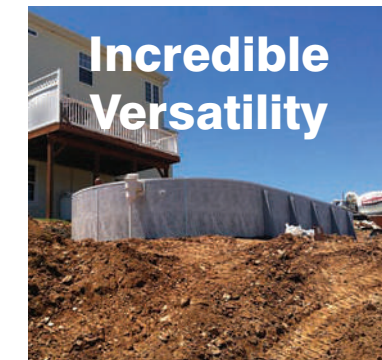

15' x 29' x 37'  
17' x 33' x 41'

**RECTANGLE**

8' x 12' x 28'  
12' x 16' x 32'  
12' x 24' x 36'

**EMERALD**

12' x 20' x 31'  
16' x 27' x 34'  
20' x 31' x 37'

The Grecian is ONLY available for semi and inground installation.