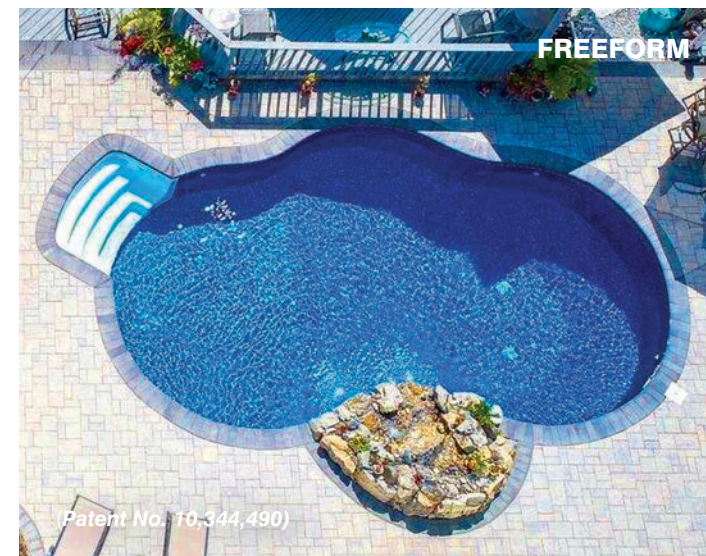

(Patent No. 10,344,490)

FREEFORM

RECTANGLE