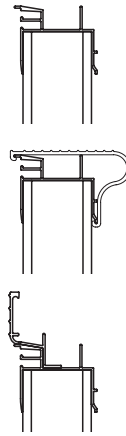

Universal Coping

The Metric Rectangle and Emerald utilize this patented coping to add to the structural integrity of the pool while providing a variety of finishing options for aboveground, semi-inground and fully inground pools. The Universal Coping provides finishing options for any installation! Each option includes internal double tracks to accommodate the liner and a radiant winter cover. (Available on Metric Rectangle and Emerald Pools only)