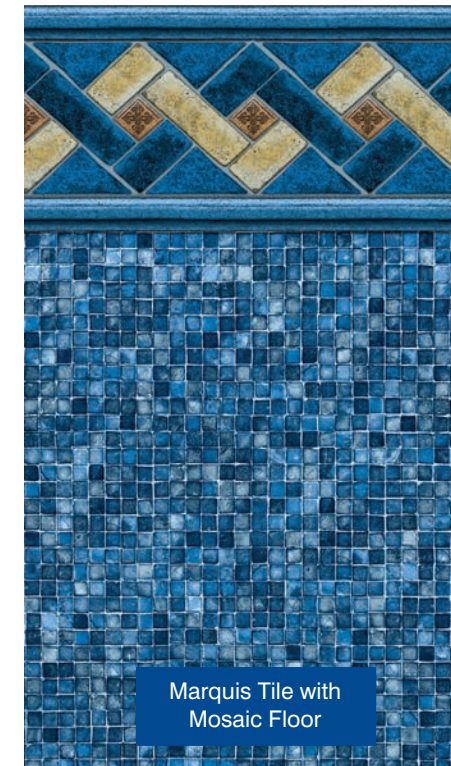

Radiant LED Light Kit

Metric Series Style Options

Liner Options