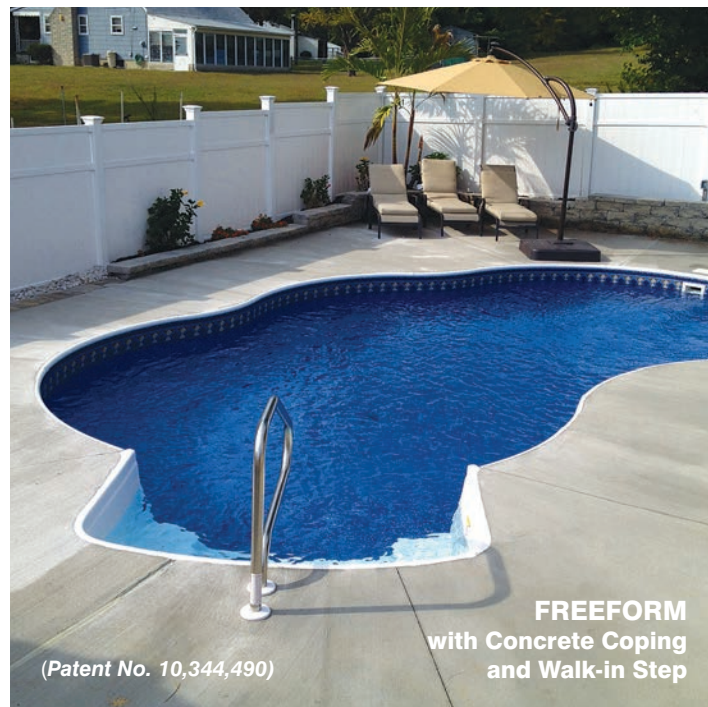

Inground

Inground Step Options

Radiant vinyl over step forms and Thermoplastic walk-in steps offer everyone in the family easy and safe access to your pool. Stairs add a whole new dimension to your poolside pleasures since they are a great confidence builder for small children and a fantastic gathering area for conversation and relaxation. Add a beautiful step for the complete inground pool experience.

Radiant vinyl over step forms are available in a variety of shapes and sizes, offering the option to add extra features including benches and tanning ledges. Add your personal touch to any pool design! See our step forms page for more details.

Thermoplastic walk-in steps are available in 8' radius and straight styles, depending on your pool size.