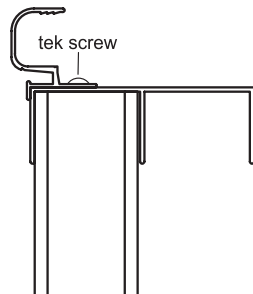

5/4 Deck Coping

With 5/4 Deck coping, you can add a wood or composite deck and have a clean finished edge for a smooth transition from deck to pool. (Available on Metric Grecian Pools only)